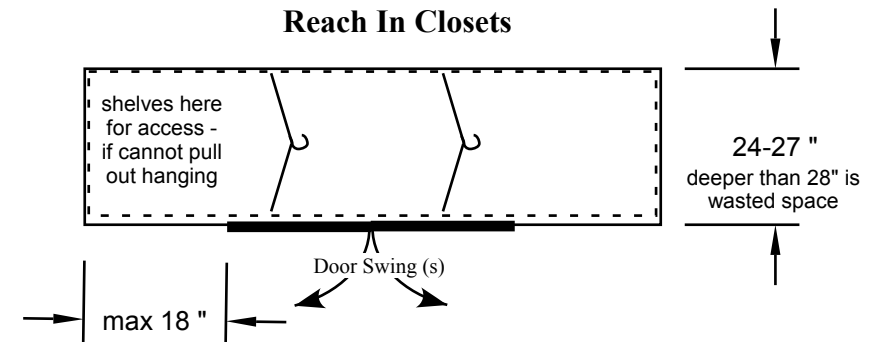

Builder & Size Specification Tips

Walk In Closets

Light Switches are best located outside the closet

Reach In Closets

Mens

Sport Coat 38-1/2"	approx. hanging length required
Pants 30" +	" Assumes folded on hanger
Long Sleeve Shirts 38"	"
Shoes 9" wide x 7" high	

Womens

Pants hanging 42"	approx. hanging length required
Blouses 30"	"
Jackets 35"	"
Shoes 8" wide x 7" high	