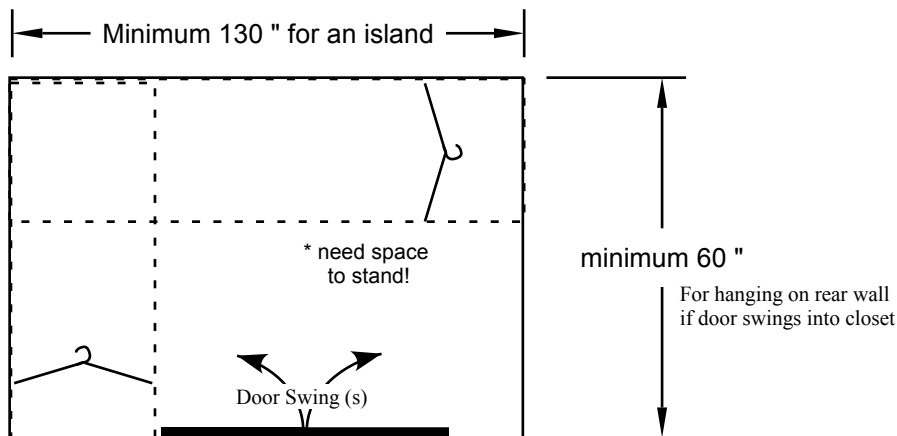

Builder & Size Specification Tips

Walk In Closets

Light Switches are best located outside the closet

Reach In Closets

Mens

Sport Coat 38-1/2"	approx. hanging length required
Pants 30" +	" Assumes folded on hanger
Long Sleeve Shirts 38"	"
Shoes 9" wide x 7" high	

Womens

Pants hanging 42"	approx. hanging length required
Blouses 30"	"
Jackets 35"	"
Shoes 8" wide x 7" high	